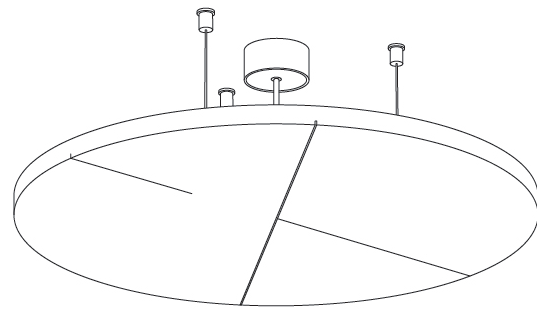

GENERAL

Series: Glorious Acoustic Light Panel
Brand: Prolicht
Division: Architectural
Mounting Type: Suspension
Mounting Location: Ceiling
Subcategory: Acoustic

PHYSICAL

Shape: Round
Diameter (mm): 646
Diameter (in): 27 ⁷/₁₆
Height (mm): 54
Height (in): 2 ¹/₈
Light Distribution: Indirect
Fixture Finish: SSR / BKV / CWI / CRY / HAB / UFT / ITA / RUA / FTG / MYG / LOD / PUS / FRO / FUP / KIA / POP / BLS / SPG / MEY / GOH / GUM / CHC / COM / ABZ / JAG / OBR / MOS / ROR

Accent Finish: ANC / ASH / BNA / BTC / BZE / CEL / EGG / EVG / FOG / FOS / FST / FUA / IRI / IRO / KHA / LIC / LIM / MER / MSN / MUS / ONX / PEA / PLU / POL / PPY / RAY / ROY / RST / STE / SWD / TAN / TAU

Fixture Material: Aluminum
Cable Details: 2 000mm / 78 3/4" or 6 000mm / 236 1/4" Transparent Cable

ELECTRICAL

Lamp Type: LED (Zhaga Standard)
Input Wattage (W): 10
Total Output Wattage (W): 9.1
Dimming: Non-Dimmable
Driver Included: Yes
Driver Location: Integrated
Driver Type: Constant Current - Universal
Driver Class: Class 2
Input Voltage (V): 120 - 277

LED

Max. Delivered Lumen (lm): 701 / 708 / 730 / 751
Nominal Lumen (lm): 855 / 864 / 890 / 916
CRI: >90 CRI
Lamp Life (hrs): 50000

OPTICAL

RATINGS AND CERTIFICATIONS

Certified By: CSA Certified to UL and CSA Standards
IP rating: IP20

Ø646mm 25 ⁷/₁₆"