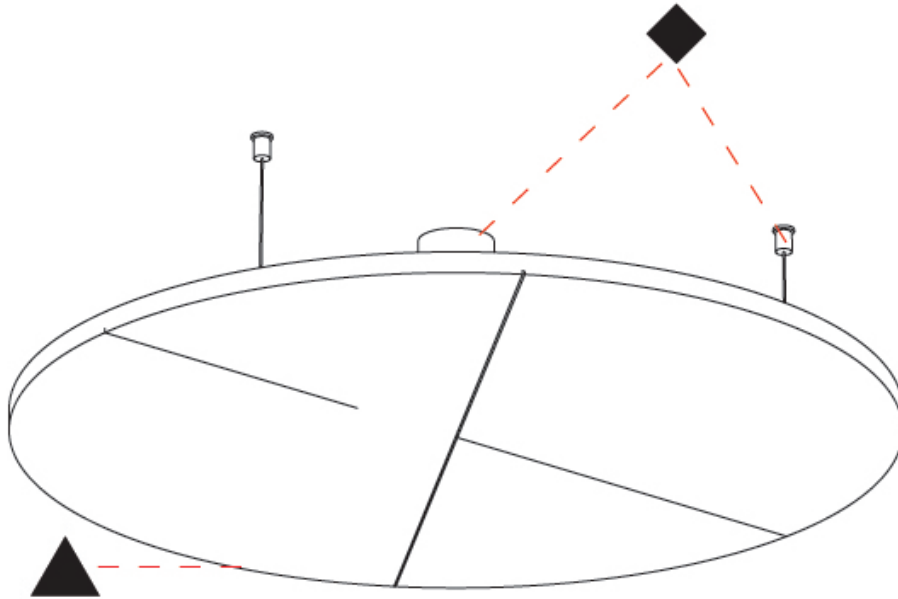

GLORIOUS ACOUSTIC LIGHT PANEL SUSPENSION

A300714-

PROJECT	_____
TYPE	_____
SPECIFIER	_____
QUANTITY	_____
DATE	_____

A